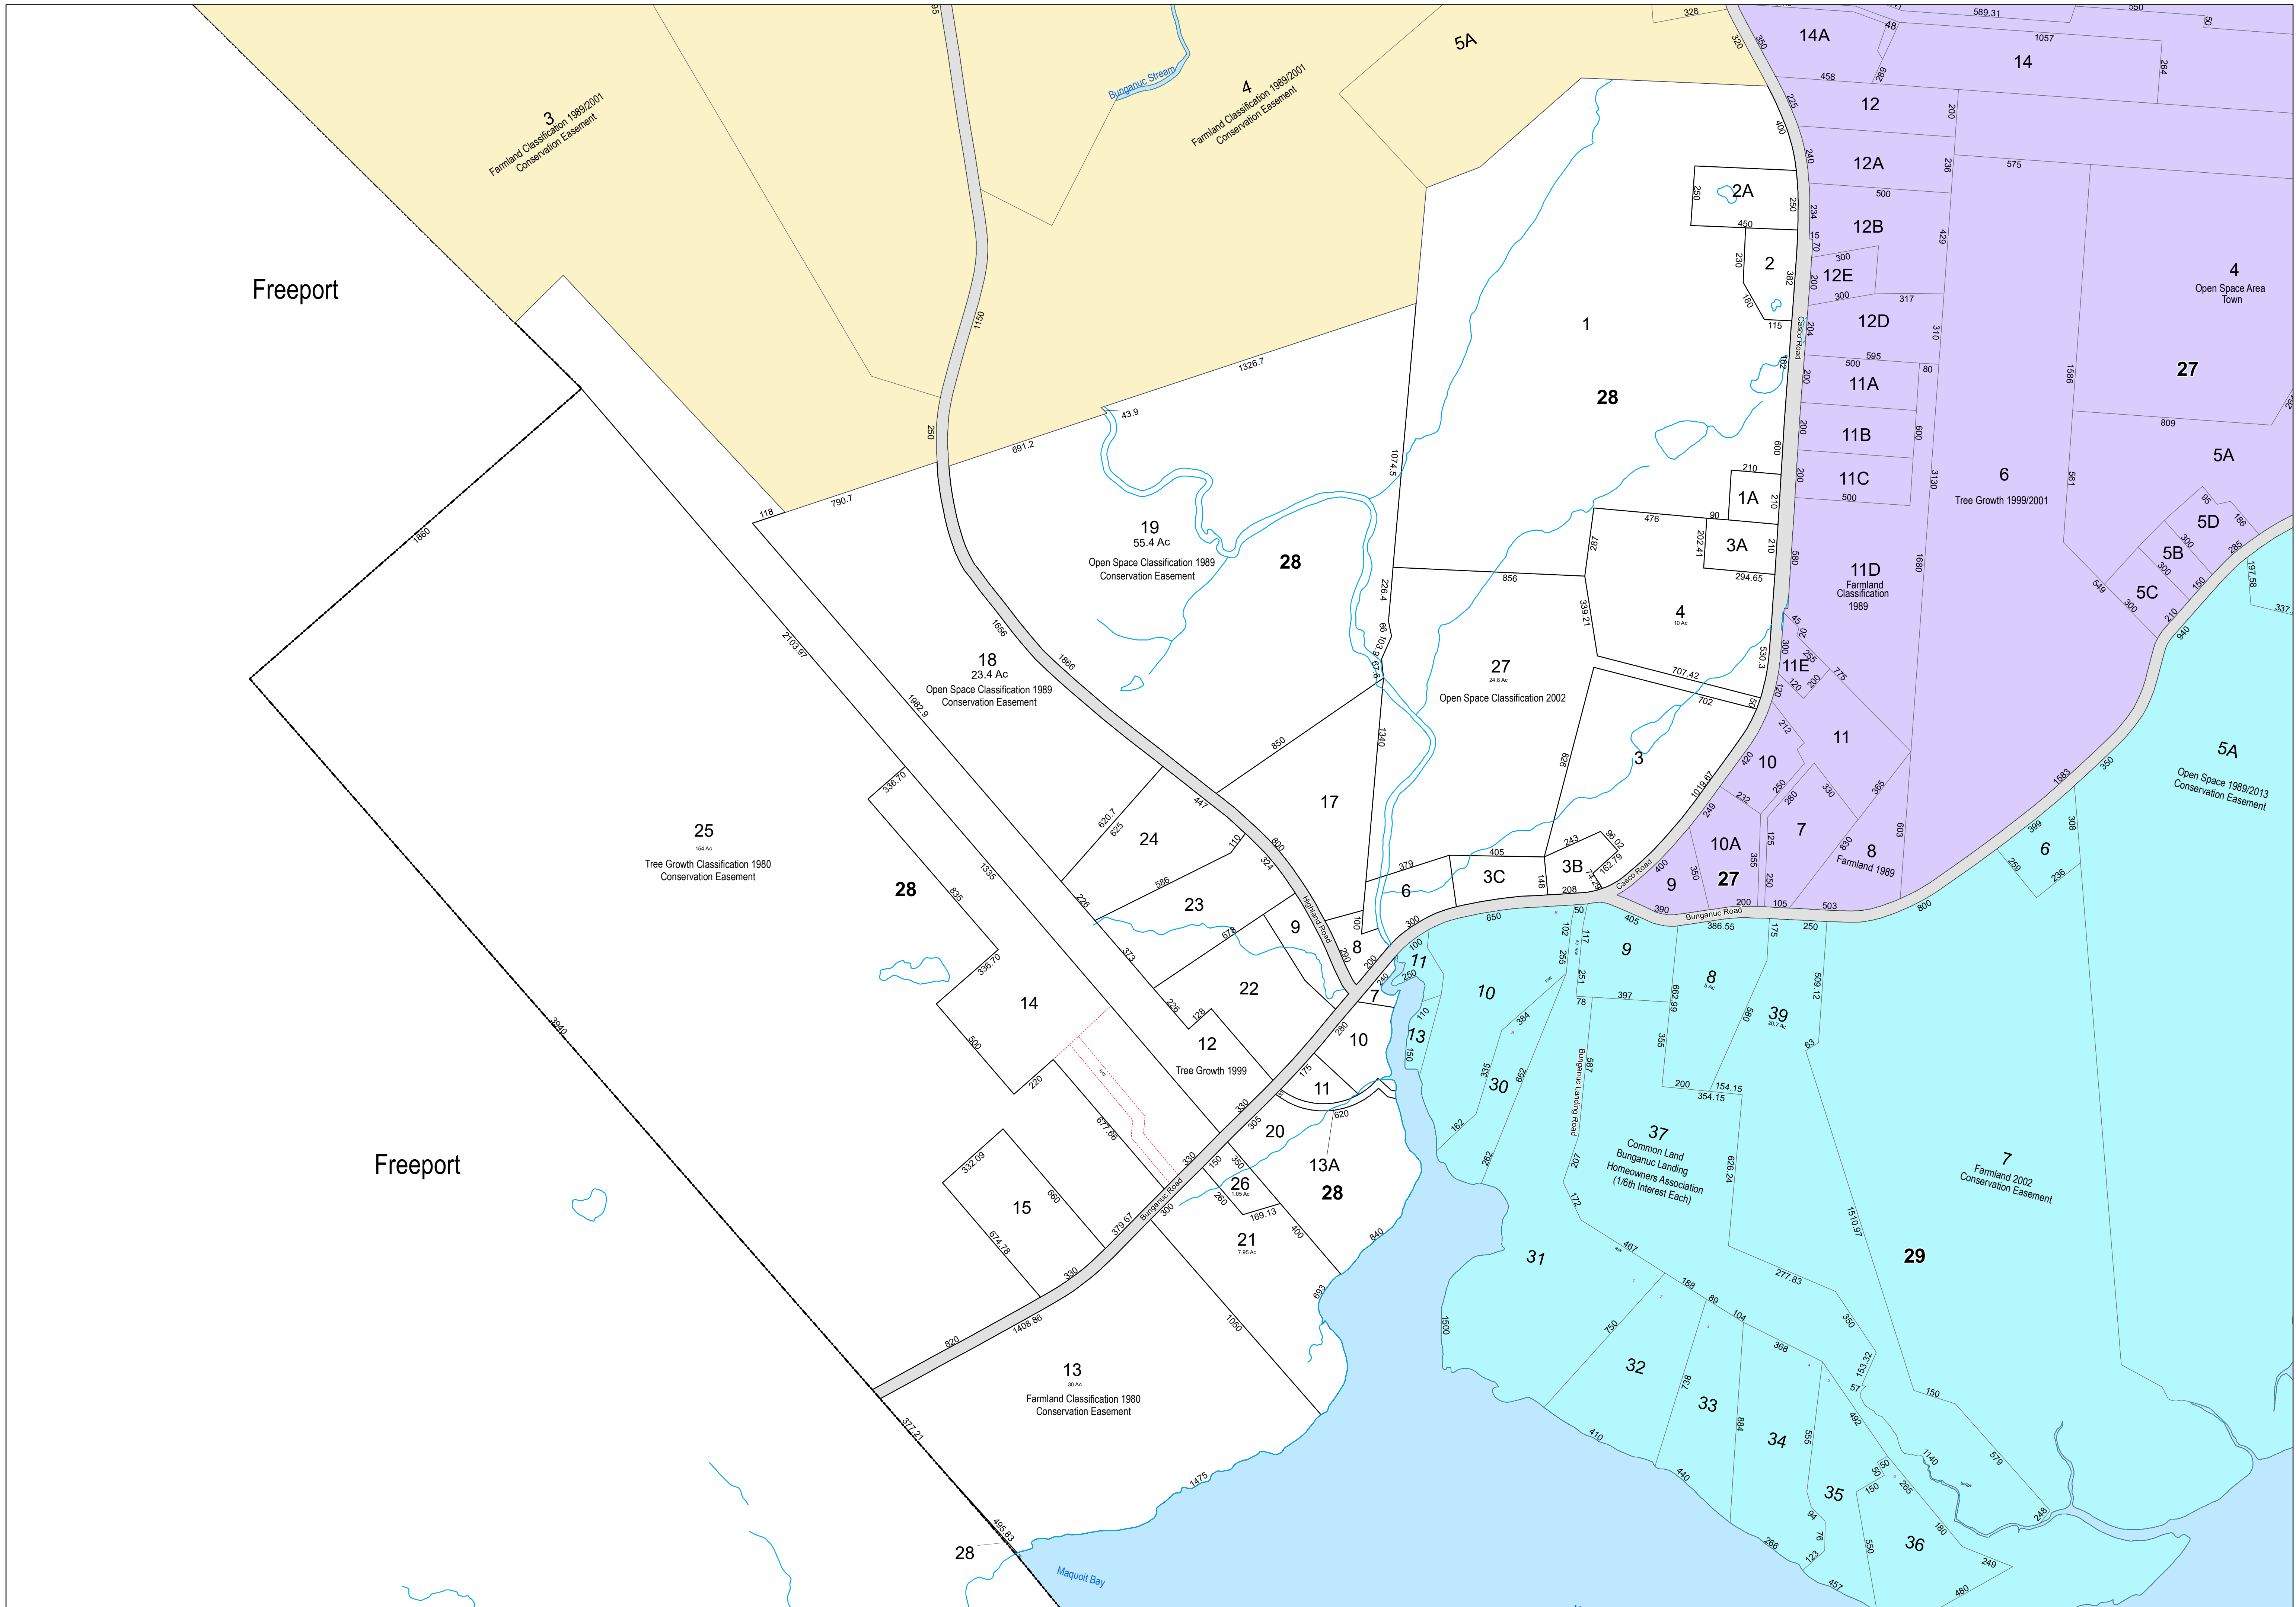

**Legend**

- Lines\_Other
- Other Road
- Hydrography Line
- ROW Property Access
- Town Boundary
- Other Lot Boundary
- Parcels\_Lines
- Public Road
- Private Road
- ROW
- Water

**Disclaimer:**  
The information is provided as a reasonably accurate point of reference, but is not guaranteed and is not to be used for conveyances. The Town of Brunswick shall not be held responsible for the accuracy or misuse of this data.  
Copyright Town of Brunswick.

1 inch = 300 feet

Revised To: April 1, 2019

Maps Prepared by:  
Town of Brunswick

Revised and Reprinted By:

Freeport

Freeport