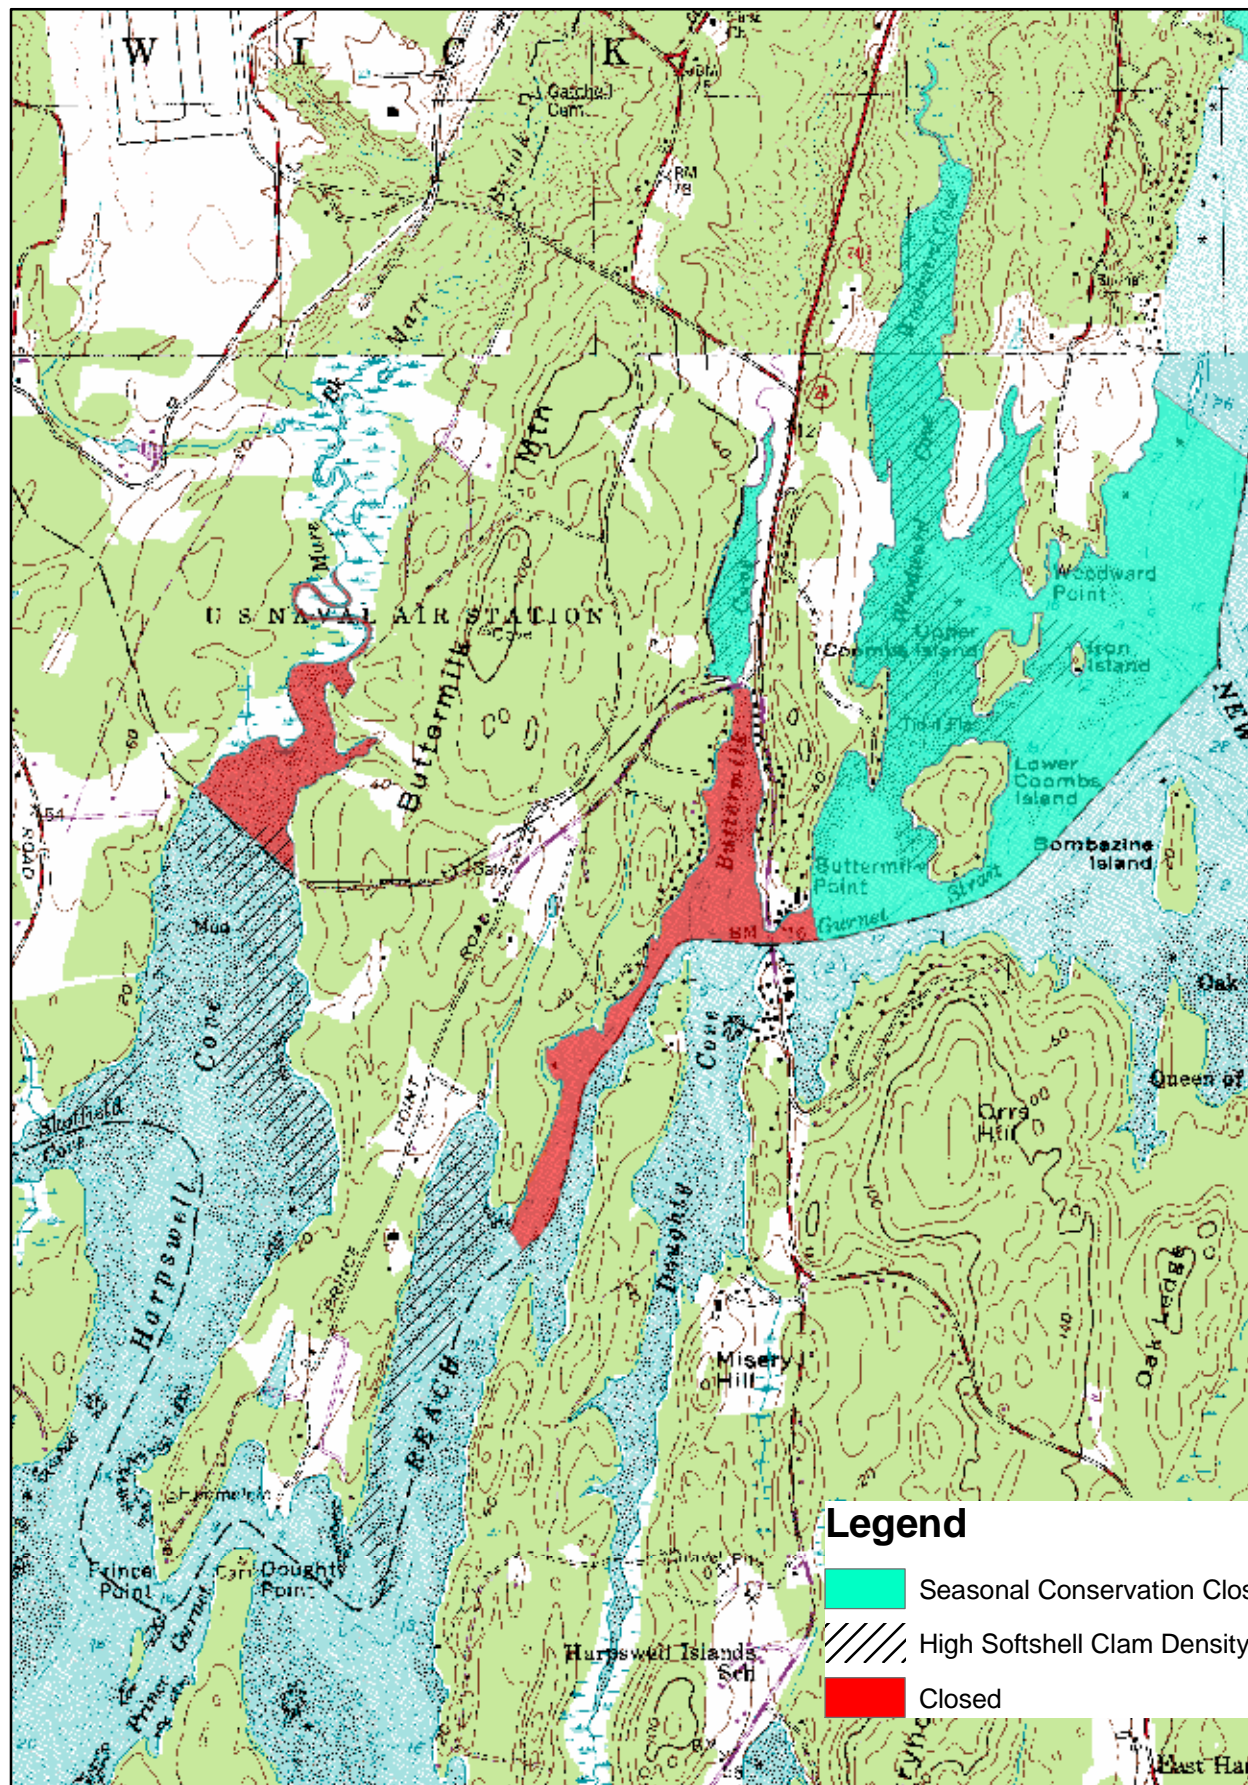

# Harpswell Cove / Long Reach Shellfish Growing Areas

2,000 1,000 0 2,000 Feet