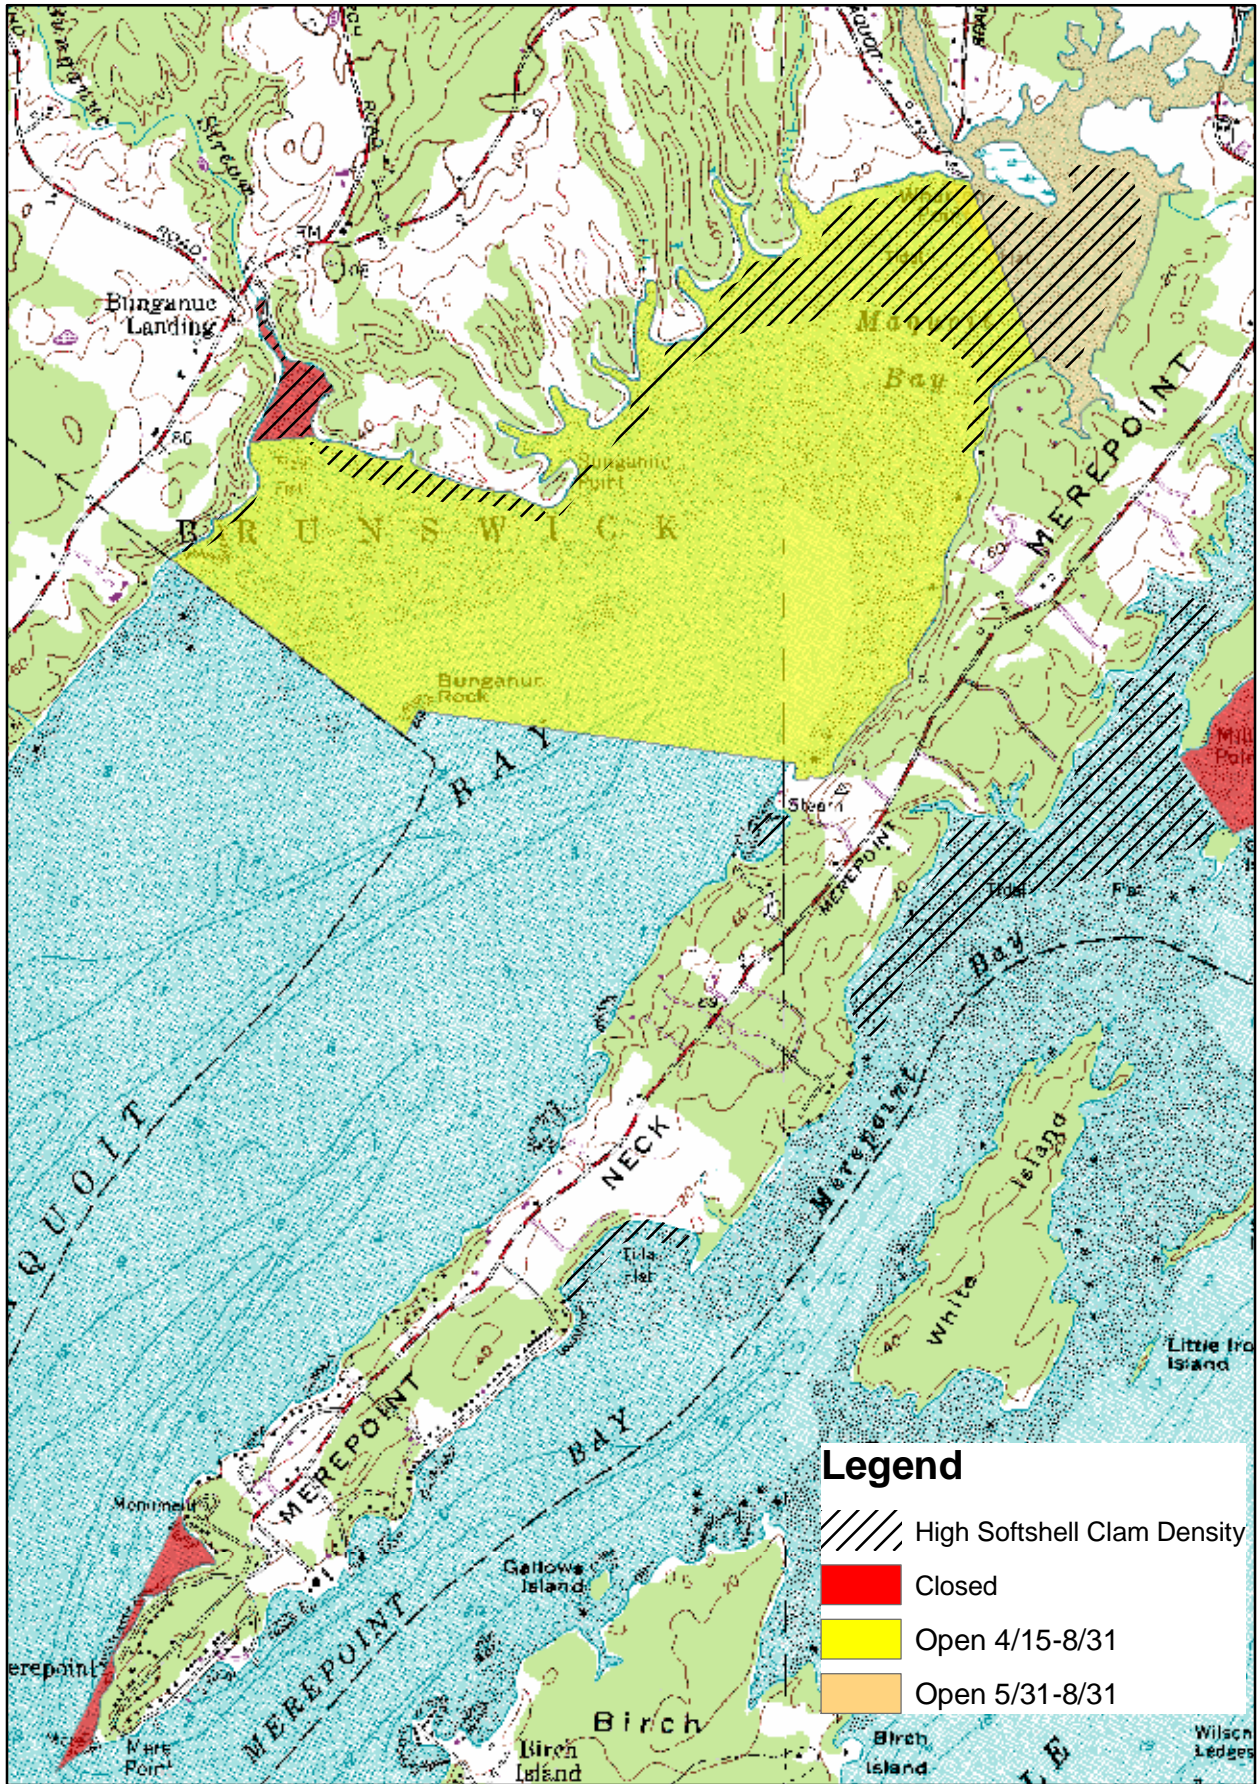

# Maquoit & Middle Bay Shellfish Growing Areas

2,000 1,000 0 2,000 Feet