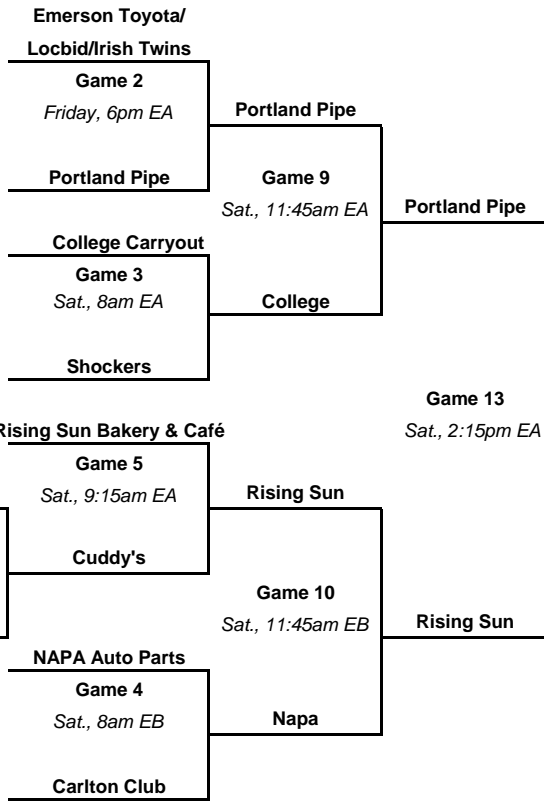

**Winners' Bracket**

**28th Annual  
2009 Maine Memorial Day Classic  
Men's Slow Pitch Invitational  
Softball Tournament  
Friday, May 22nd & Saturday, May 23rd**

EA = Edwards A Field  
EB = Edwards B Field

**Losers' Bracket**

**WINNER**