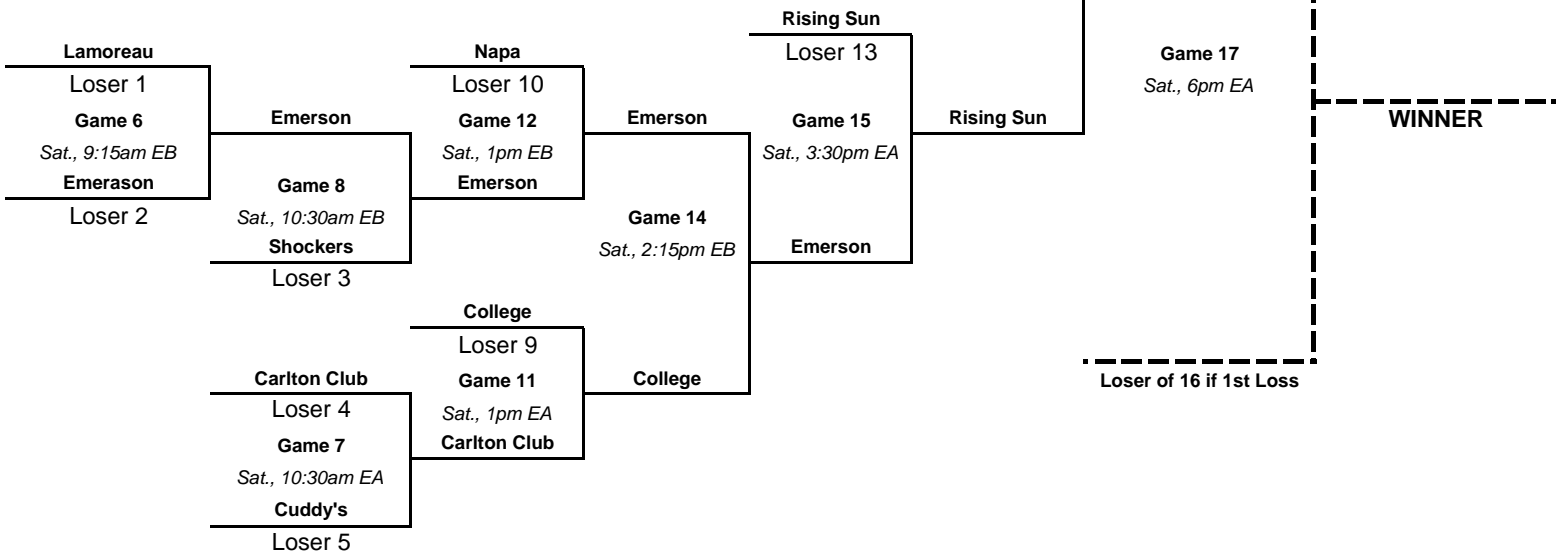

**Winners' Bracket**

**28th Annual  
2009 Maine Memorial Day Classic  
Men's Slow Pitch Invitational  
Softball Tournament  
Friday, May 22nd & Saturday, May 23rd**

EA = Edwards A Field  
EB = Edwards B Field

**Losers' Bracket**

**WINNER**