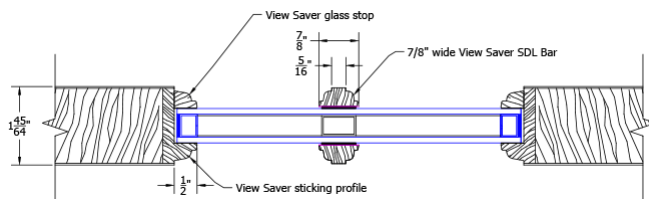

37705 — THERMAL SASH SIDELIGHT (SDL)

SERIES: Exterior French & Sash Doors
TYPE: Sidelight

Construction Type:
Engineered All-Wood Stiles and Rails with Dowel Pinned Stile/Rail Joinery

Glass: 3/4" Insulated Glazing

DETAILED DRAWING

STANDARD FEATURES

- Any Wood Species
- Virtually Any Size
- Glass Options
- Privacy Rating: 1

Door 110.1 - Waterbarrier

DETAILS

(Standard)