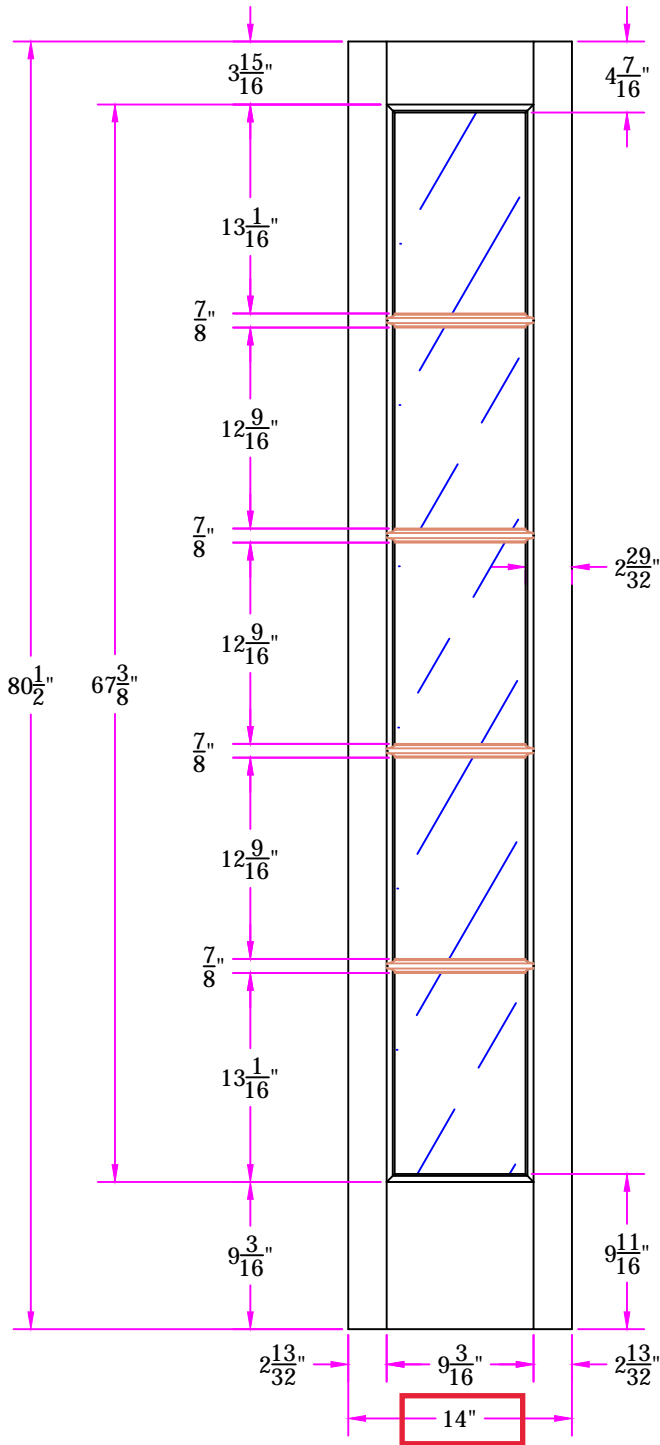

THIS DRAWING AND THE INFORMATION CONTAINED HEREIN IS THE PROPRIETARY TO SIMPSON DOOR COMPANY AND SHALL NOT BE REPRODUCED, COPIED OR DISCLOSED IN WHOLE OR PART, OR USED FOR MANUFACTURE OR FOR ANY OTHER PURPOSE WITHOUT THE WRITTEN PERMISSION OF SIMPSON DOOR COMPANY.

Revisions

Rev. #	Description	Date	by Whom

TITLE **37705 1/2 x 6/8.5**
Customer Layout

DRAWING NO. **S-37705-102-608.5-0700**

LAYOUT **00** SCALE **NTS** PATTERN # **7001**

DRAWN BY: **J. Decker** DATE **08/02/2010**