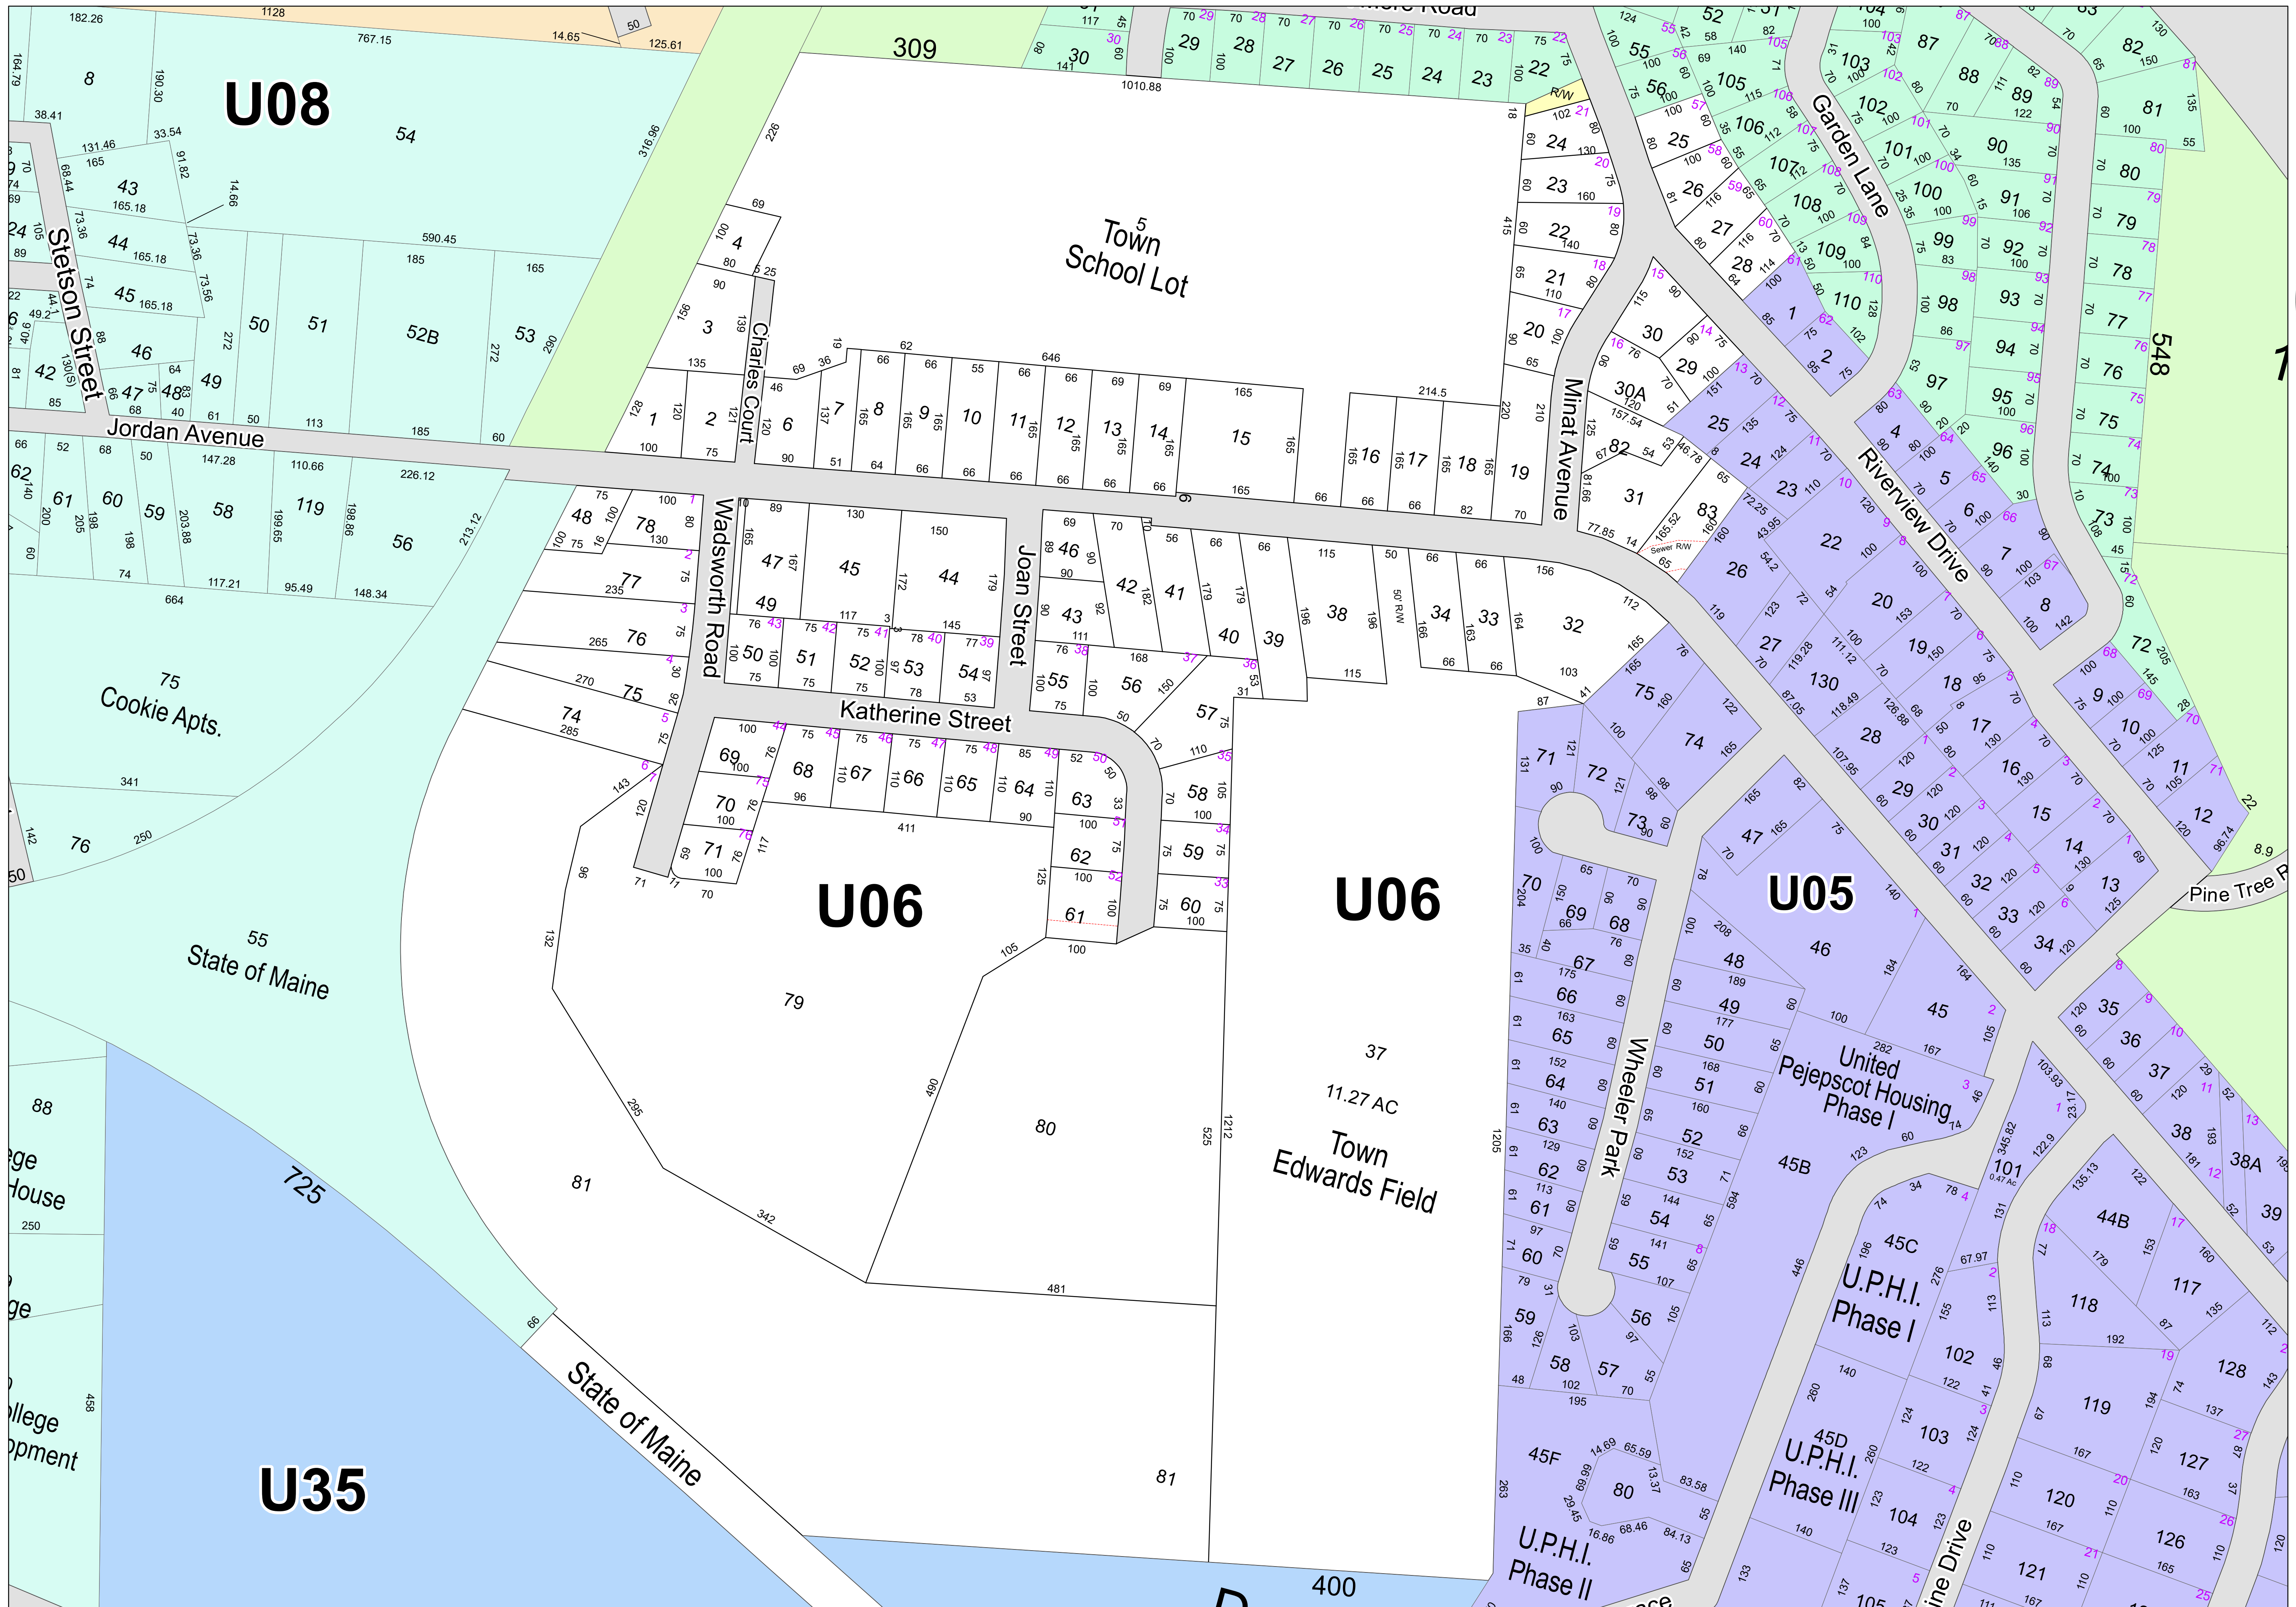

Legend

- Lines_Other
- Other Road
- Hydrography Line
- ROW Property Access
- --- Town Boundary
- --- Other Lot Boundary
- Parcels_Lines
- Public Road
- Private Road
- ROW
- Water

1 inch = 100 feet

Revised To: April 1, 2019

Maps Prepared by:
Town of Brunswick

Revised and Reprinted By:

MAP
U06