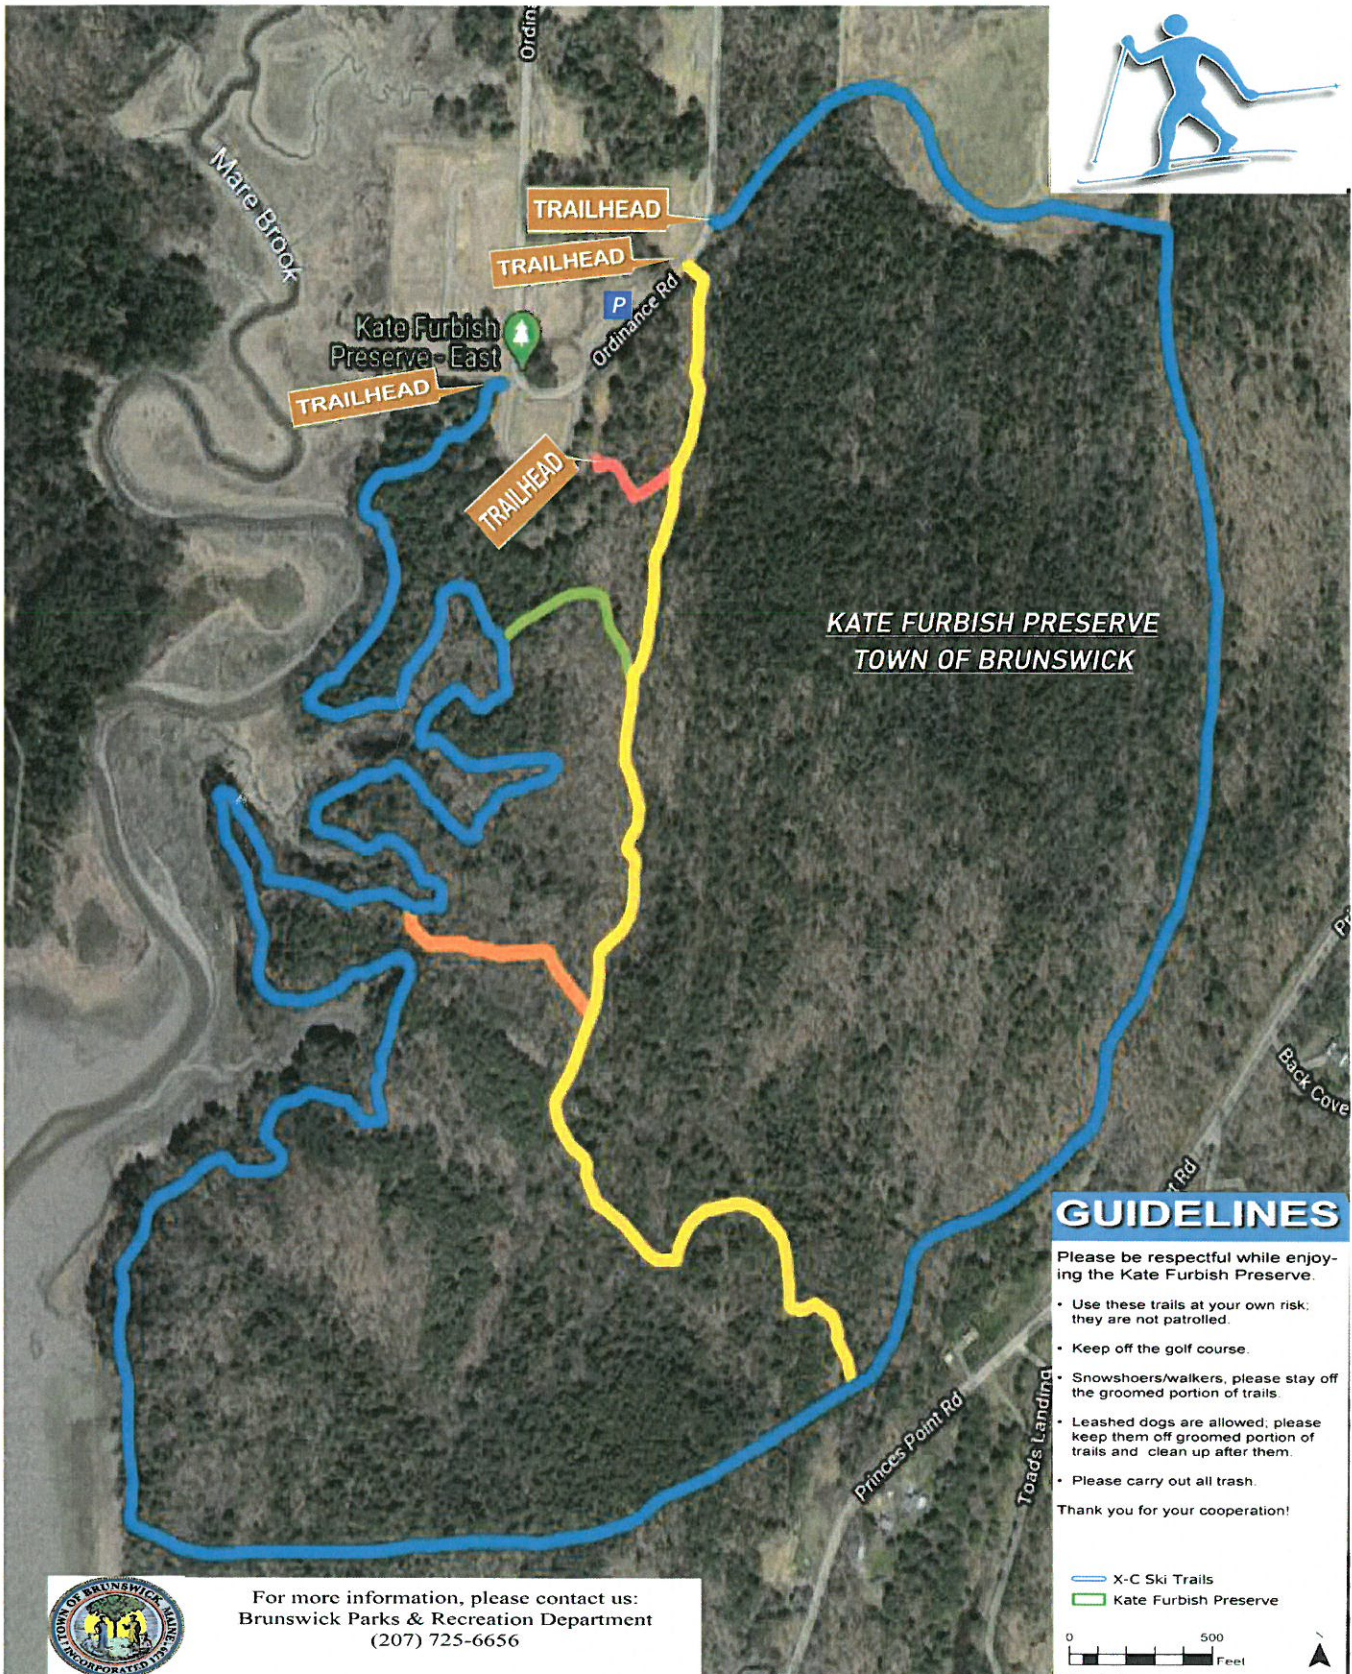

KATE FURBISH PRESERVE - EAST

GUIDELINES

Please be respectful while enjoying the Kate Furbish Preserve.

- Use these trails at your own risk, they are not patrolled.
- Keep off the golf course.
- Snowshoers/walkers, please stay off the groomed portion of trails.
- Leashed dogs are allowed, please keep them off groomed portion of trails and clean up after them.
- Please carry out all trash.

Thank you for your cooperation!

- X-C Ski Trails
- Kate Furbish Preserve

For more information, please contact us:
Brunswick Parks & Recreation Department
(207) 725-6656