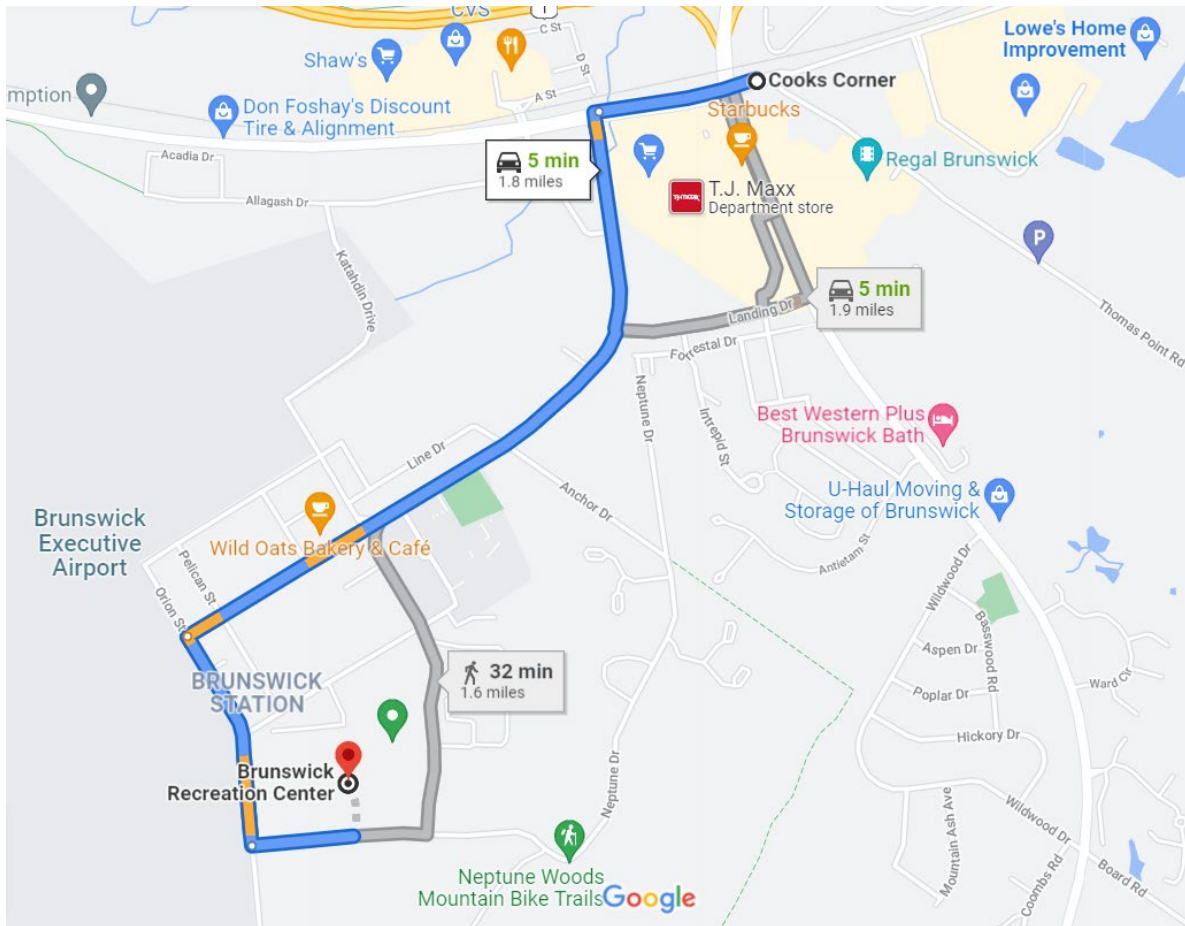

# DIRECTIONS TO BRUNSWICK RECREATION CENTER FROM COOKS CORNER

Cooks Corner  
Brunswick, ME 04011

- ↑ 1. Head west on Bath Rd toward ME-24 N  
\_\_\_\_\_ 0.2 mi
- ↶ 2. Turn left after Five Guys (on the left)  
\_\_\_\_\_ 1.1 mi
- ↶ 3. Turn left onto Orion St  
\_\_\_\_\_ 0.3 mi
- ↶ 4. Turn left onto Neptune Dr  
\_\_\_\_\_ 0.1 mi

Brunswick Recreation Center  
220 Neptune Dr, Brunswick, ME 04011