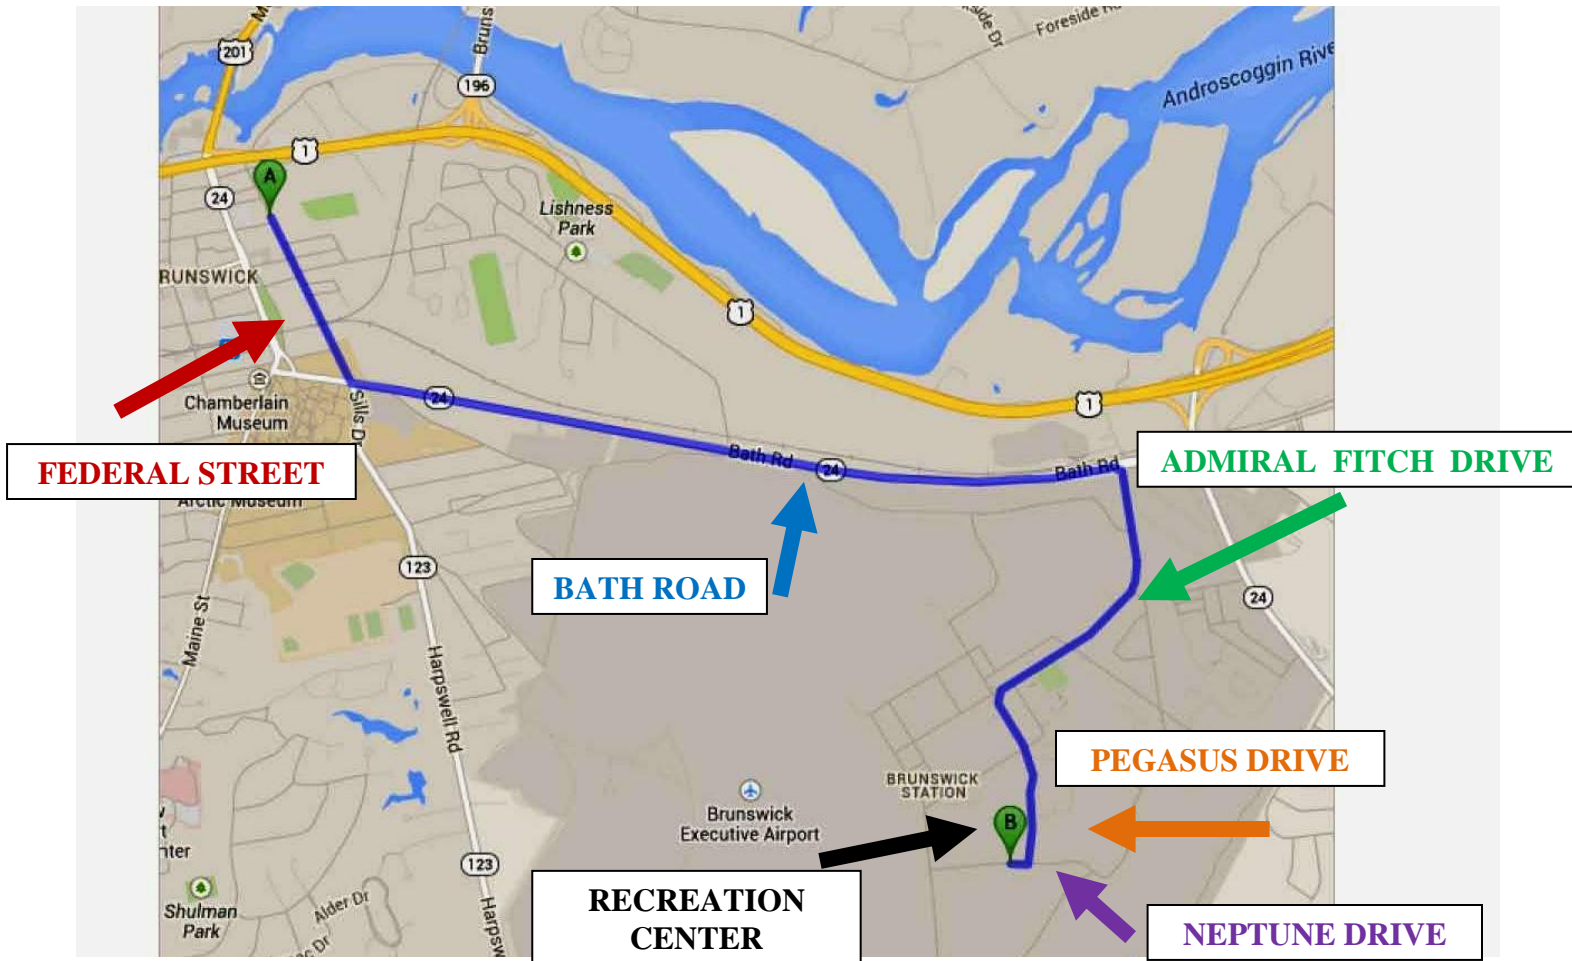

# DIRECTIONS:

## NEW BRUNSWICK RECREATION CENTER

### 220 NEPTUNE DRIVE

Directions from old Recreation Center location at 30 Federal Street to new location at 220 Neptune Drive.

**A** 30 Federal St, Brunswick, ME 04011

- |   |              |
|---|--------------|
| 1. Head <b>southeast</b> on <b>Federal St</b> toward <b>Center St</b> | go 0.5 mi    |
| About 2 mins  | total 0.5 mi |
| 2. Turn <b>left</b> onto <b>Bath Rd</b>                               | go 2.0 mi    |
| About 4 mins  | total 2.4 mi |
| 3. Turn <b>right</b> onto <b>Admiral Fitch Ave</b>                    | go 0.8 mi    |
| About 2 mins  | total 3.2 mi |
| 4. Turn <b>left</b> onto <b>Pegasus St</b>                            | go 0.5 mi    |
| About 2 mins  | total 3.7 mi |
| 5. Turn <b>right</b> onto <b>Neptune Dr</b>                           | go 236 ft    |
|   | total 3.7 mi |